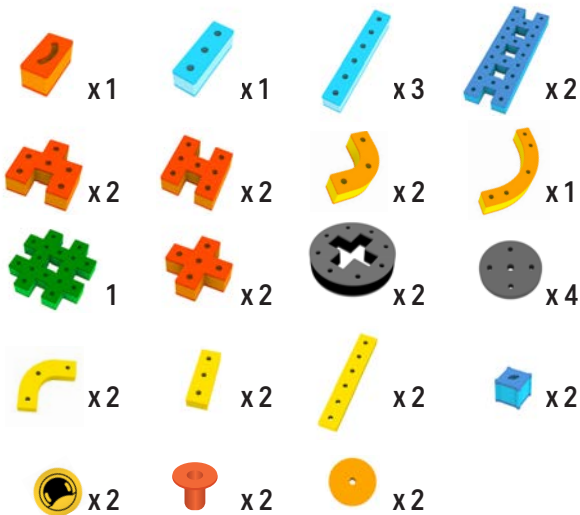

BAKOBA®

DESIGNED FOR ENDLESS PLAY

Parts for this build:

WARNING:

CHOKING HAZARD - - Small parts
 Toy contains small parts and a small ball
 Not for children under 3 yrs.

49

50