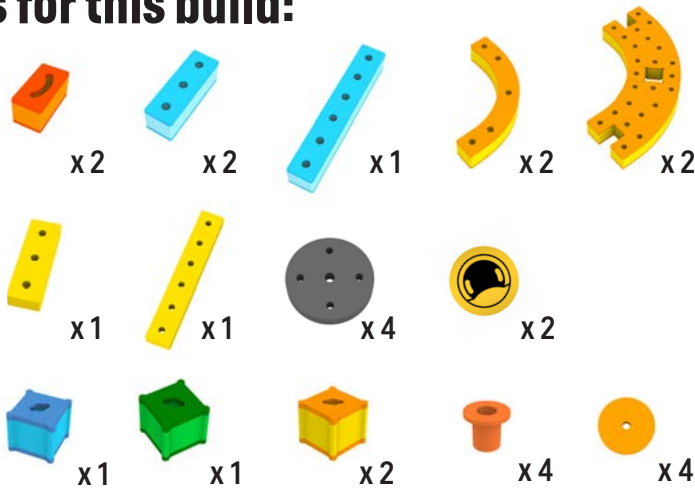

BAKOBA®

DESIGNED FOR ENDLESS PLAY

Parts for this build:

WARNING:

CHOKING HAZARD - - Small parts
Toy contains small parts and a small ball
Not for children under 3 yrs.