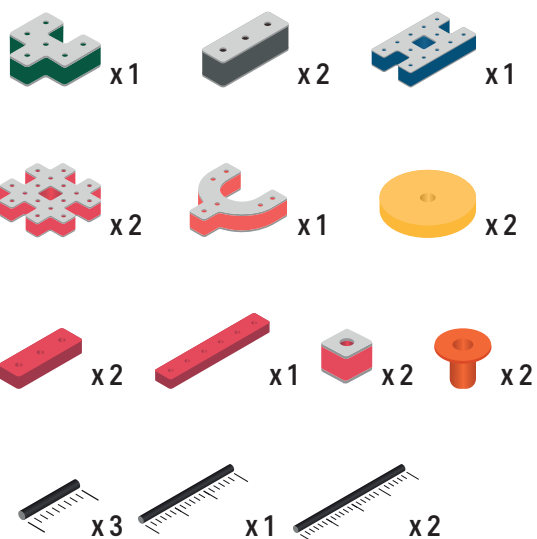

BAKOBA®

DESIGNED FOR ENDLESS PLAY

Parts for this build:

1

2

3

4

5

6

7

8

x1

17

x1

18

x3

19

x1

20

x1

21

x1

22

x1

23

The Connector

Connect your BAKOBA with other building blocks

The Spinner

Brings speed and movement to your builds

Orange spinner only into blocks with bigger holes

The Eyes

Bring life and emotions to your builds